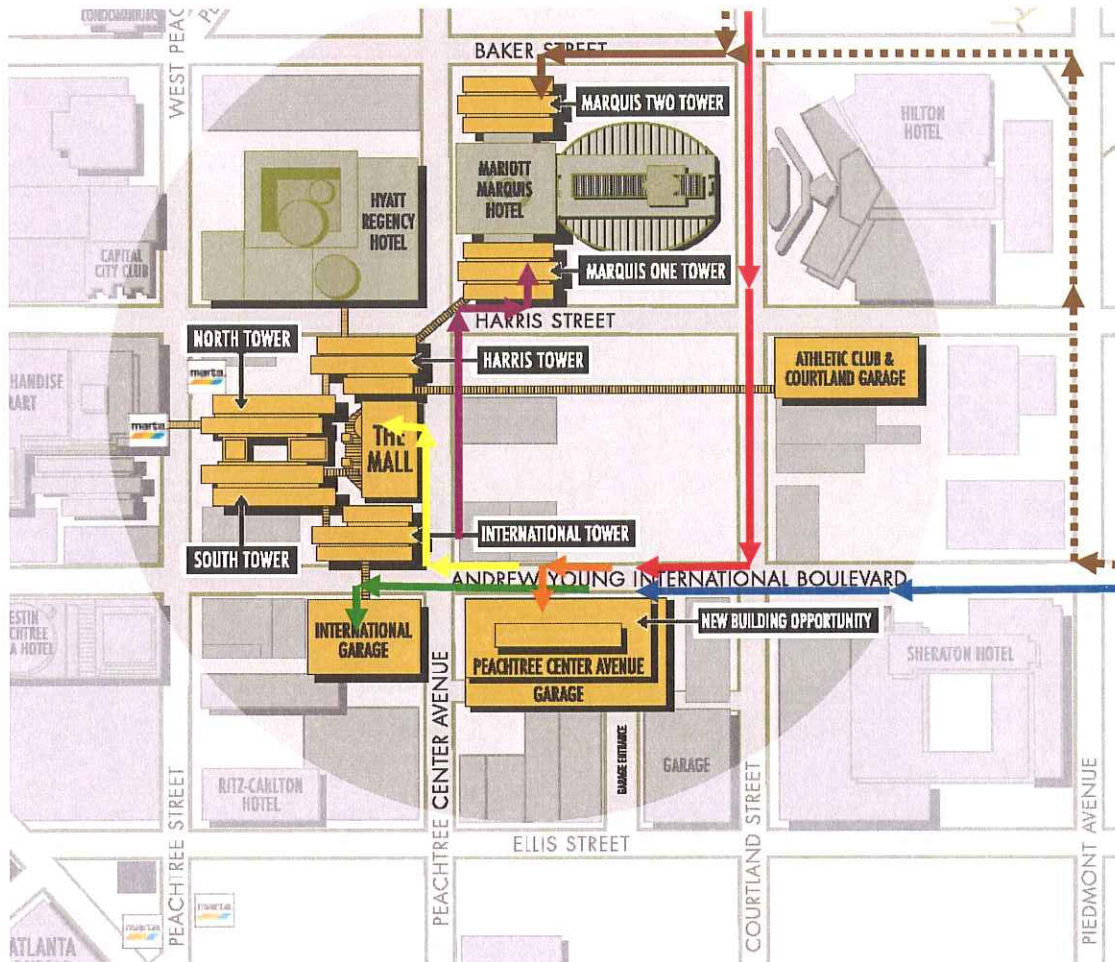

DIRECTIONS TO PEACHTREE CENTER COMPLEX

DIRECTIONS

FROM THE NORTH

Head South on I-75/85 to the Courtland Street Exit. Take Courtland Street to International Boulevard. Make a Right on International Boulevard. The next light is Peachtree Center Avenue. The Peachtree Center Complex is on the Right.

FROM THE SOUTH

Head North on I-75/85 to the International Boulevard Exit. Make a Left off the exit onto International Boulevard (towards Downtown). Go West on International to Peachtree Center Avenue. The Peachtree Center Complex is on the Right.

FROM THE EAST OR WEST

Take I-20 to Atlanta. Then merge onto I-75/85 North and follow directions above FROM THE SOUTH.

PARKING

TO PARK IN THE 161 PEACHTREE CENTER AVENUE GARAGE:

From International Boulevard, get into the far Left lane. Turn Left into the 161 Peachtree Center Avenue Garage just before Peachtree Center Avenue.

TO PARK IN THE INTERNATIONAL PARKING GARAGE:

From International Boulevard, get into the far Left lane. Cross over Peachtree Center Avenue. Turn Left into the International Parking Garage after Hsu's Gourmet Chinese.

LOADING DOCKS

TO THE MAIN LOADING DOCK:

From International Boulevard, make a Right on Peachtree Center Avenue. Make a Left immediately after Gilbey's Pub.

TO THE MARQUIS I LOADING DOCK:

From International Boulevard, make a Right on Peachtree Center Avenue. Make the next Right onto Harris Street. Marquis I Dock will be on the Left.

TO THE MARQUIS II LOADING DOCK:

If following directions FROM THE SOUTH, on International Boulevard make a Right onto Piedmont Avenue and follow to Baker Street, then make a Left. FROM THE NORTH, on Courtland Street, make a Right onto Baker Street. Marquis II Dock will be on the Left.

Please call 404-524-3787 with questions.