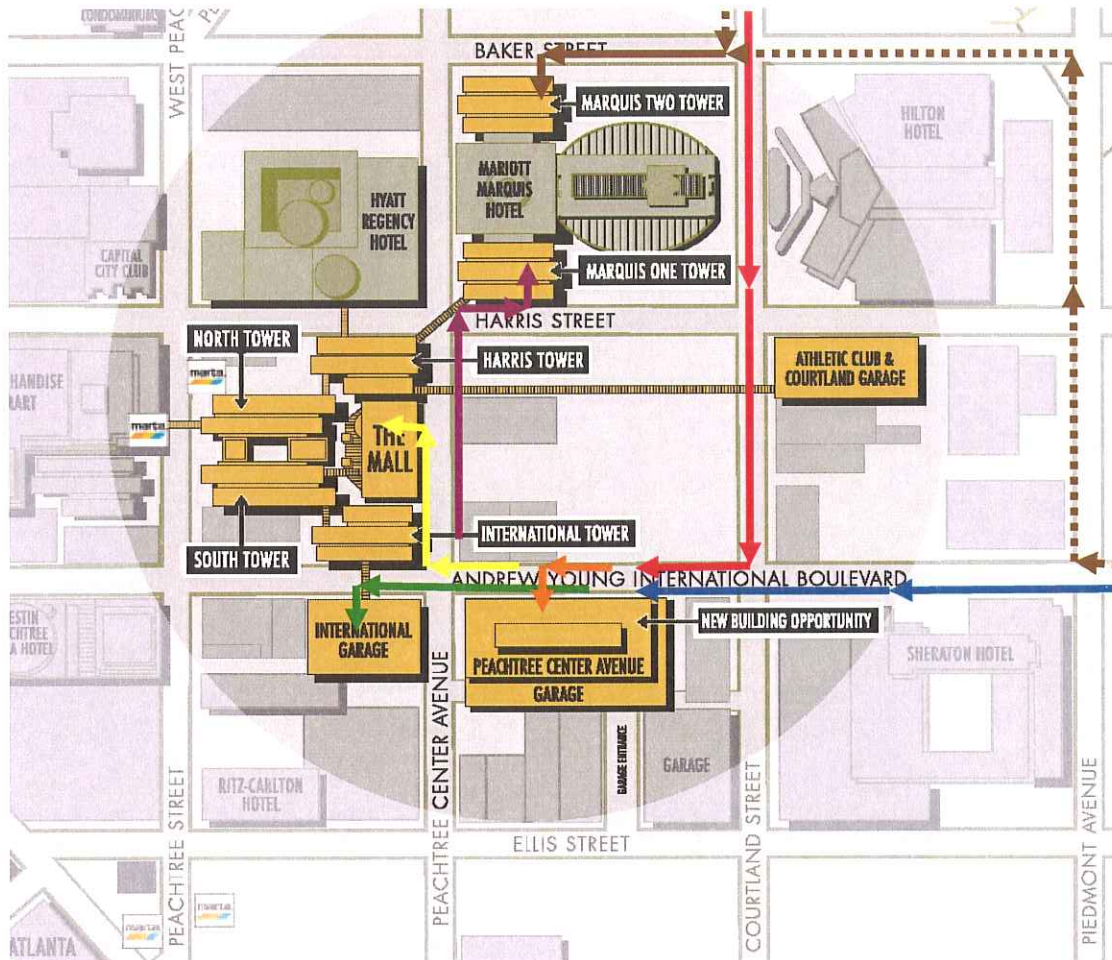

## DIRECTIONS TO PEACHTREE CENTER COMPLEX

#### TO PARK IN THE INTERNATIONAL PARKING GARAGE:

From International Boulevard, get into the far Left lane. Cross over Peachtree Center Avenue. Turn Left into the International Parking Garage after Hsu's Gourmet Chinese.

#### TO THE MAIN LOADING DOCK:

From International Boulevard, make a Right on Peachtree Center Avenue. Make a Left immediately after Gilbey's Pub.

#### TO THE MARQUIS I LOADING DOCK:

From International Boulevard, make a Right on Peachtree Center Avenue. Make the next Right onto Harris Street. Marquis I Dock will be on the Left.